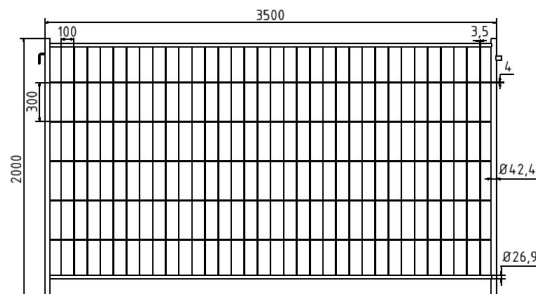

Dimensiones: 100 x 600 x 0,5 mm (chapa de aluminio de color)

- Elemento con ganchos y ojales
- Anchura: 3,50 m, altura: 2,00 m

Datos técnicos

Peso: 19,93 kg

Dimensiones: 2000 mm x 3500 mm x 42 mm

material:

S235 JR

dimensions:width: 3,50 m, height: 2,00 m

surface:

hot dipped galvanized acc. to DIN ISO 1461

EAN / EAN number: 4250384703820

Categoría de carga / Freight category: C

Mobile fence "Profi", Element with hook and eye, width: 3,50 m,
height: 2,00 m

·horizontal tube Ø 27 mm

Individualize your mobile fence with a custom construction fence sign!

Dimensions: 100 x 600 x 0.5 mm (color aluminum sheet)

- Element with hook and eye
- width: 3,50 m, height: 2,00 m

Technical specifications

Weight: 19,93 kg

Dimensions: 2000 mm x 3500 mm x 42 mm

material:

S235 JR

dimensions:width: 3,50 m, height: 2,00 m

surface:

hot dipped galvanized acc. to DIN ISO 1461