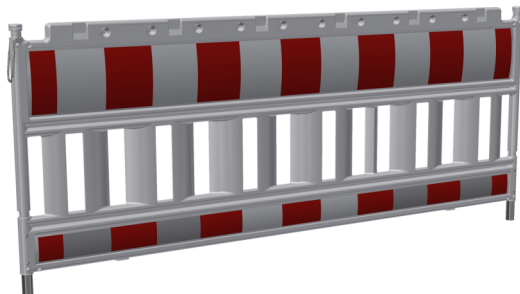

Schake EURO panel fence, film RA1/A, red / white, length: 2400 mm (no TL test), without lamp adapter

Omschrijving

Schake EURO Rooster

Rooster

-gemaakt van UV-bestendig, slagvast kunststof
-getest volgens TL Absperrtechnik 97,
-voldoet aan de voorschriften van ZTV-SA (testnummer 333/04K)

- Film type RA1/A, rood / wit
- Lengte: 2,40 m (geen TL-test)
- zonder lampadapter

Item description

Schake EURO panel fence

Panel fence

-of ultraviolet- resistant, impact resistant plastic
-tested according to TL blocking technology 97
-complies with ZTV-SA requirement, test number 333/04K

Material - mild steel S235 JR

Surface - hot-dip galvanised according to DIN ISO 1461

Special note:

Can be used with base plates with \varnothing 42.0 mm opening

Technical specifications

Weight: 14 kg

Dimensions: 1000 mm x 2400 mm x 50 mm

Fence:

Material - plastic, white

Post and safety bracket:

Material - mild steel S235 JR

Surface - hot-dip galvanised according to DIN ISO 1461

Special note:

Can be used with base plates with \varnothing 42.0 mm opening