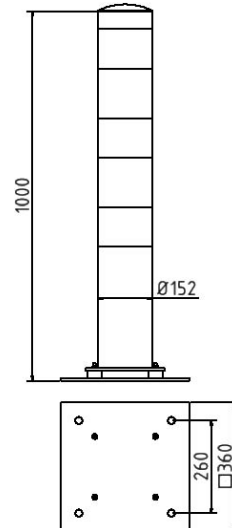

Article number / Artikelnummer: 40153NPBG

EAN number / EAN: 4250384742614
Freight category / Frachtkategorie: A

Barrier posts sides tiltable yellow / black, Ø 152 mm

Stahlrohr-Absperrpfosten allseits neigbar gelb / schwarz, Ø 152 mm

Item description

Barrier posts sides tiltable yellow / black

Barrier posts
Steel tube Ø 76 mm
with welded steel cap,
approx. 1000 mm above ground
hot-dip galvanized and coated yellow
with three black stripes
stationary, sides tiltable
with base plate 220 x 220 mm
for plugging down, without cover

- Ø 152 mm

Technical specifications

Weight: 18 kg
Dimensions: 152 mm x 1000 mm x 152 mm
material:
S235 JR

surface:
hot dipped galvanized acc. to DIN ISO 1461

Artikeltext

Stahlrohr-Absperrpfosten allseits neigbar gelb / schwarz

- Ø 152 mm

Technische Daten

Gewicht: 18 kg
Abmessungen: 152 mm x 1000 mm x 152 mm
Material:
S235 JR

Oberfläche:
Feuerverzinkung nach DIN ISO 1461

* All data are approximate values (partly with industry-standard rounding for better understanding) and serve only for product understanding, but not as a basis for the design of accessories, storage solutions, adaptations, combination products or the like. All information is without guarantee, for possible errors and resulting consequences we assume no responsibility.