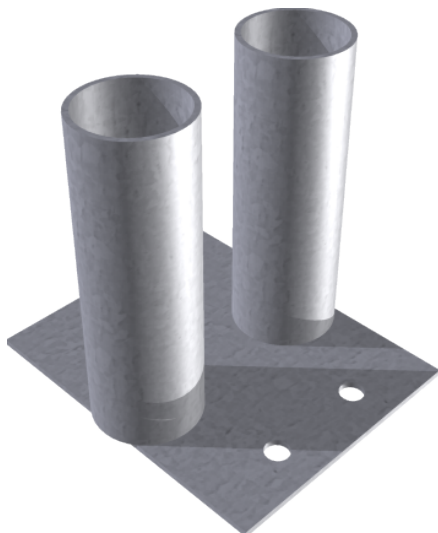

Article number / Artikelnummer: **3B152**

EAN number / EAN: 4250384703721
Freight category / Frachtkategorie: A

Connecting plate to connect 2 fences

Bodenplatte für Mobilzaun

Item description

Connecting plate to connect 2 fences

Connecting plate to connect 2 fences

Artikeltext

Bodenplatte für Mobilzaun

Bodenplatte

- zum Einstecken der Standrohre,
- für den ortsfesten Einbau
- 4 Bohrungen in der Grundplatte
- zum Aufdübeln
- Abmaße: 130 x 160 mm

Technical specifications

Weight: 2 kg
Dimensions: 150 mm x 160 mm x 130 mm
material:
S235 JR

dimensions:130 mm x 160 mm

surface:
hot dipped galvanized acc. to DIN ISO 1461

Technische Daten

Gewicht: 2 kg
Abmessungen: 150 mm x 160 mm x 130 mm
Material:
S235 JR

Abmaße: 130 x 160 mm

Oberfläche:
Feuerverzinkung nach DIN ISO 1461

* All data are approximate values (partly with industry-standard rounding for better understanding) and serve only for product understanding, but not as a basis for the design of accessories, storage solutions, adaptations, combination products or the like. All information is without guarantee, for possible errors and resulting consequences we assume no responsibility.