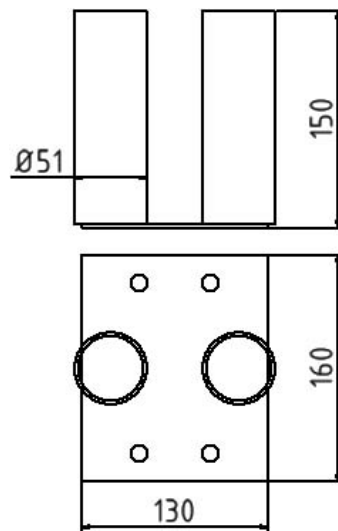

Article number / Artikelnummer: **3B152**

EAN number / EAN: 4250384703721
Freight category / Frachtkategorie: A

Connecting plate to connect 2 fences

Bodenplatte für Mobilzaun

Item description

Connecting plate to connect 2 fences

Connecting plate to connect 2 fences

Artikeltext

Bodenplatte für Mobilzaun

Bodenplatte

- zum Einstecken der Standrohre,
- für den ortsfesten Einbau
- 4 Bohrungen in der Grundplatte
- zum Aufdübeln
- Abmaße: 130 x 160 mm

Technical specifications

Weight: 2 kg
Dimensions: 150 mm x 160 mm x 130 mm
material:
S235 JR

dimensions:130 mm x 160 mm

surface:
hot dipped galvanized acc. to DIN ISO 1461

Technische Daten

Gewicht: 2 kg
Abmessungen: 150 mm x 160 mm x 130 mm
Material:
S235 JR

Abmaße: 130 x 160 mm

Oberfläche:
Feuerverzinkung nach DIN ISO 1461

* All data are approximate values (partly with industry-standard rounding for better understanding) and serve only for product understanding, but not as a basis for the design of accessories, storage solutions, adaptations, combination products or the like. All information is without guarantee, for possible errors and resulting consequences we assume no responsibility.