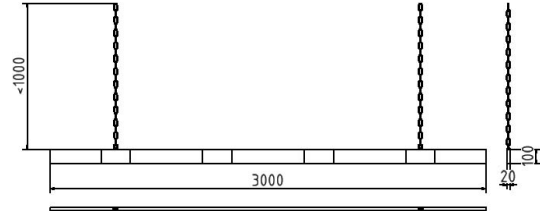

Barriere Aluminiumprofil weiß beschichtet / rot reflektierend, weiß / rot, beidseitig reflektierend, Querrohrlänge: 3000 mm

### Item description

Barrier aluminium profile white coated / red reflecting

Height restriction barrier  
white coated with red reflecting stripes

- white / red
- reflecting both-sided
- cross tube length: 3000 mm

### Technical specifications

Weight: 5 kg  
Dimensions: 150 mm x 3010 mm x 20 mm  
material:  
aluminium

### Technische Daten

Gewicht: 5 kg  
Abmessungen: 150 mm x 3010 mm x 20 mm  
Material:  
Aluminium

\* All data are approximate values (partly with industry-standard rounding for better understanding) and serve only for product understanding, but not as a basis for the design of accessories, storage solutions, adaptations, combination products or the like. All information is without guarantee, for possible errors and resulting consequences we assume no responsibility.