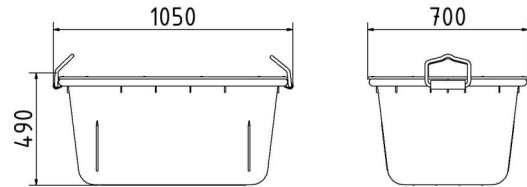

Article number / Artikelnummer: 11200-S

EAN number / EAN: 4250384752514
Freight category / Frachtkategorie: B

Mortar tray 200l, black

Mörtelwanne 200 ltr., schwarz

Item description

Mortar tray 200l

Mortar tray

For transport of mortar and other materials on the construction site

- -made of robust and impact resistant HDPE (High Density Polyethlen)
- -200 ltr.
- -with high density UV stabilized
- -with coated steel frame
- -crane and stackable
- -nominal load 500 Kg
- -length: 1050 mm, width: 705 mm, height: 490 mm

Individualize the mortar tray with your logo, for your advertising and theft protection!

- black

Artikeltext

Mörtelwanne 200 ltr.

Mörtelwanne

Für den Transport von Mörtel und anderen Materialien auf der Baustelle.

- -verschiedene Farben
- -200 ltr.
- -aus robustem und schlagzähem HDPE (High Density Polyethylen)
- -mit hoher Dichte UV-stabilisiert
- -mit beschichtetem Stahlrahmen
- -kran- und stapelbar
- -Nennlast 500 kg
- -Maße: 1050 mm x 705 mm x 490 mm

Individualisieren Sie auf Anfrage die Mörtelwannen mit Ihrem Logo, für Ihre Werbung und Diebstahlschutz!

- schwarz

Verwendungszweck

Der Verwendungszweck einer Mörtelwanne liegt in der Aufnahme, dem Mischen und dem Transport von Baustoffen wie Mörtel, Beton, Putz oder Estrich. Sie wird eingesetzt, um Materialien direkt am Einsatzort bereitzustellen und eine saubere sowie effiziente Verarbeitung zu ermöglichen. Durch ihre robuste Bauweise und das hohe Fassungsvermögen eignet sich die Mörtelwanne ideal für den täglichen Einsatz auf Baustellen, im Handwerk und bei Renovierungsarbeiten. Ob beim Mauern, Verputzen oder Ausbessern: Die Mörtelwanne ist eine praktische und vielseitige Lösung für professionelle Arbeitsabläufe.