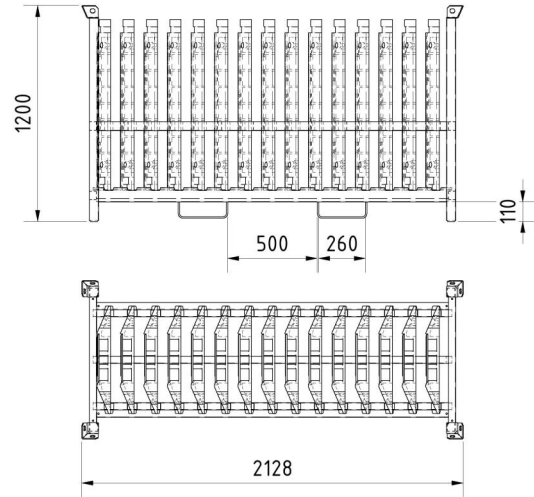

Article number / Artikelnummer: 33934-SET15

EAN number / EAN: 4250384751777  
Freight category / Frachtkategorie: B

SET with 15 protective ramp

SET mit 15 Überfahrtschutzsystemen

### Item description

SET with 15 protective ramp

### Technical specifications

Weight: 364,3 kg  
Dimensions: 600 mm x 880 mm x 75 mm  
material:  
S235 JR

surface:  
hot dipped galvanized

### Technische Daten

Gewicht: 364,3 kg  
Abmessungen: 600 mm x 880 mm x 75 mm  
Material :  
S235 JR

Oberfläche:  
Feuerverzinkt nach DIN ISO 1461

\* All data are approximate values (partly with industry-standard rounding for better understanding) and serve only for product understanding, but not as a basis for the design of accessories, storage solutions, adaptations, combination products or the like. All information is without guarantee, for possible errors and resulting consequences we assume no responsibility.