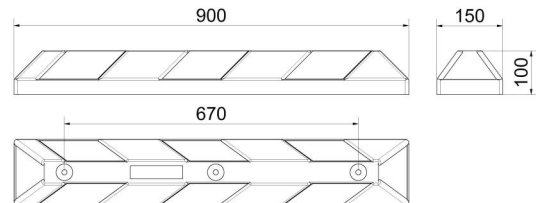

Article number / Artikelnummer: 3393-103

Park and guide barrier, 0.90 m, black with yellow reflectors, made of recycled material, 6 yellow reflector foils embedded, 3 holes for screwing on

EAN number / EAN: 4250384748531
Freight category / Frachtkategorie: A

Park- und Leitschwelle, 0,90 m, schwarz mit gelben Reflektoren, aus Recycling, 6 gelbe Reflektorfolien eingelassen, 3 Löcher zum Aufschrauben

Item description

Park and guide barrier

Park and guide barrier

Used for safe traffic guidance, delimiting parking areas and slowing down vehicles in sensitive areas such as parking lots, work yards or driveways.

·Design: PVC

- 0.90 m, black with yellow reflectors, made of recycled material, 6 yellow reflector foils embedded, 3 holes for screwing on

Technical specifications

Weight: 7 kg
Dimensions: 160 mm x 900 mm x 100 mm
material:
recycled-PVC

Technische Daten

Gewicht: 7 kg
Abmessungen: 160 mm x 900 mm x 100 mm
Material:
Recycling-PVC

* All data are approximate values (partly with industry-standard rounding for better understanding) and serve only for product understanding, but not as a basis for the design of accessories, storage solutions, adaptations, combination products or the like. All information is without guarantee, for possible errors and resulting consequences we assume no responsibility.