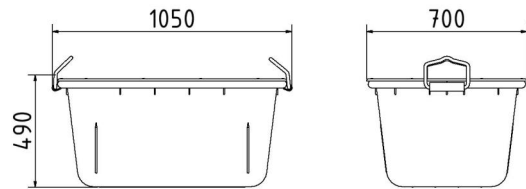

Article number / Artikelnummer: 11200-G

EAN number / EAN: 4250384752491
Freight category / Frachtkategorie: B

Mortar tray 200l, yellow

Mörtelwanne 200 ltr., gelb

Item description

Mortar tray 200l

Mortar tray

For transport of mortar and other materials on the construction site

- -made of robust and impact resistant HDPE (High Density Polyethylen)
- -200 ltr.
- -with high density UV stabilized
- -with coated steel frame
- -crane and stackable
- -nominal load 500 Kg
- -length: 1050 mm, width: 705 mm, height: 490 mm

Individualize the mortar tray with your logo, for your advertising and theft protection!

- yellow

Artikeltext

Mörtelwanne 200 ltr.

Mörtelwanne

Für den Transport von Mörtel und anderen Materialien auf der Baustelle.

- -verschiedene Farben
- -200 ltr.
- -aus robustem und schlagzähem HDPE (High Density Polyethylen)
- -mit hoher Dichte UV-stabilisiert
- -mit beschichtetem Stahlrahmen
- -kran- und stapelbar
- -Nennlast 500 kg
- -Maße: 1050 mm x 705 mm x 490 mm

Individualisieren Sie auf Anfrage die Mörtelwannen mit Ihrem Logo, für Ihre Werbung und Diebstahlschutz!

- gelb

Verwendungszweck

Der Verwendungszweck einer Mörtelwanne liegt in der Aufnahme, dem Mischen und dem Transport von Baustoffen wie Mörtel, Beton, Putz oder Estrich. Sie wird eingesetzt, um Materialien direkt am Einsatzort bereitzustellen und eine saubere sowie effiziente Verarbeitung zu ermöglichen. Durch ihre robuste Bauweise und das hohe Fassungsvermögen eignet sich die Mörtelwanne ideal für den täglichen Einsatz auf Baustellen, im Handwerk und bei Renovierungsarbeiten. Ob beim Mauern, Verputzen oder Ausbessern: Die Mörtelwanne ist eine praktische und vielseitige Lösung für professionelle Arbeitsabläufe.