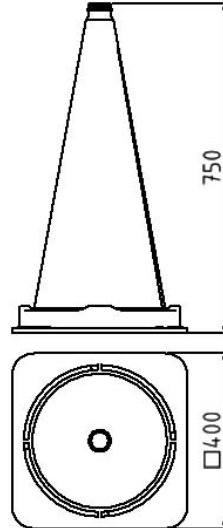

Article number / Artikelnummer: 3L750TL

EAN number / EAN: 4250384704223
Freight category / Frachtkategorie: A

Traffic cones one-piece according to TL, Film RA1/A, Height: 750 mm

Leitkegel einteilig nach TL, Folie Typ RA1/A, Höhe: 750 mm

Item description

Traffic cones one-piece according to TL

Traffic cones to TL

- one-piece
- red / white fully reflecting
- made of strong PVC material
- good stability
- stackable

Customize your traffic cones!

Opportunities:

- sticker on traffic cone (luminous in daylight)
- printed film RA1/A
- printed film RA2/B

- Film RA1/A
- Height: 750 mm

Artikeltext

Leitkegel einteilig nach TL

Leitkegel nach TL

TL-Leitkegel nach StVO und RSA, zum schnellen und kurzfristigen Absichern.

Technical specifications

Weight: 5 kg
Dimensions: 400 mm x 750 mm x 400 mm
material:
plastic

Technische Daten

Gewicht: 5 kg
Abmessungen: 400 mm x 750 mm x 400 mm
Material:
Kunststoff

* All data are approximate values (partly with industry-standard rounding for better understanding) and serve only for product understanding, but not as a basis for the design of accessories, storage solutions, adaptations, combination products or the like. All information is without guarantee, for possible errors and resulting consequences we assume no responsibility.