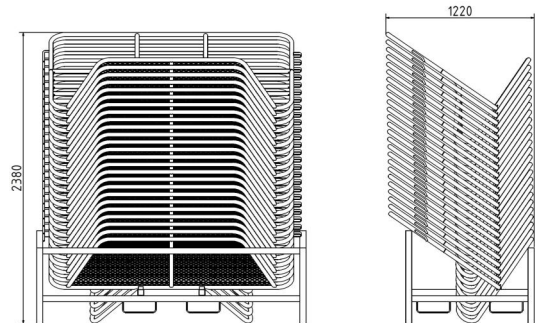

Article number / Artikelnummer: 419\_013-SET

EAN number / EAN: 4250384749187  
Freight category / Frachtkategorie: B

SET with 25 police grids type L

SET mit 25 Polizeigitter Typ L

### Item description

SET with 25 police grids type L

Police barrier set type L  
consisting of:  
25 pcs. Police barrier type L item-no. 419\_013  
1 pc. Square tube stackable pallet for police barrier type L item-  
no. 50196

### Technical specifications

Weight: 899,587 kg  
Dimensions: 2112 mm x 2390 mm x 1050 mm  
material:  
S235 JR

finish:  
galvanized

### Technische Daten

Gewicht: 899,587 kg  
Abmessungen: 2112 mm x 2390 mm x 1050 mm  
Material:  
S235 JR

Ausführung:  
verzinkt

\* All data are approximate values (partly with industry-standard rounding for better understanding) and serve only for product understanding, but not as a basis for the design of accessories, storage solutions, adaptations, combination products or the like. All information is without guarantee, for possible errors and resulting consequences we assume no responsibility.