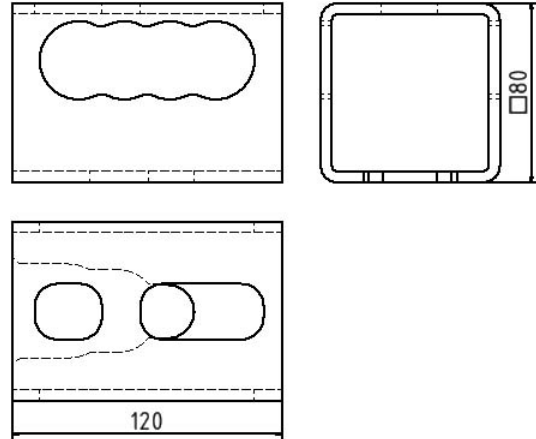

Article number / Artikelnummer: 20288

EAN number / EAN: 4250384740764
Freight category / Frachtkategorie: A

Extracting - adapter

Ausziehdolle

Item description

Extracting - adapter

Extracting - adapter

Artikeltext

Ausziehdolle

Ausziehdolle

Wird unter den Erdnagel geschoben und mit dem
Universalhaken (Art.-Nr. 20289) aus dem Erdreich gezogen

-Ausführung: verzinkt

Technical specifications

Weight: 1,5 kg
Dimensions: 80 mm x 120 mm x 80 mm
material:
S235 JR

surface:
hot dipped galvanized acc. to DIN ISO 1461

Technische Daten

Gewicht: 1,5 kg
Abmessungen: 80 mm x 120 mm x 80 mm
Material:
S235 JR

Oberfläche:
Feuerverzinkung nach DIN ISO 1461

* All data are approximate values (partly with industry-standard rounding for better understanding) and serve only for product understanding, but not as a basis for the design of accessories, storage solutions, adaptations, combination products or the like. All information is without guarantee, for possible errors and resulting consequences we assume no responsibility.