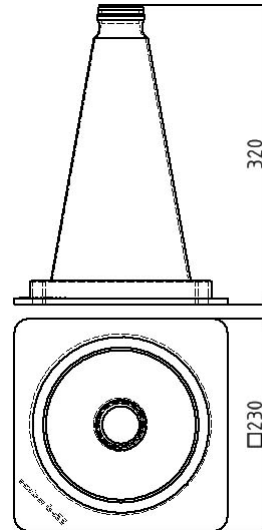

Article number / Artikelnummer: 3L320G-0

EAN number / EAN: 4250384740474
Freight category / Frachtkategorie: A

Traffic cone yellow, yellow, Height: 320 mm

Leitkegel gelb, gelb, Höhe: 320 mm

Item description

Opportunities:

- sticker on traffic cone (luminous in daylight)
- printed film RA1/A
- printed film RA2/B

- yellow
- Height: 320 mm

Artikeltext

Leitkegel gelb

Leitkegel

Für den Einsatz im Lager, auf Parkplätzen, zum schnellen und kurzfristigen Absichern.

Technical specifications

Weight: 0,5 kg
Dimensions: 227 mm x 320 mm x 227 mm
material:
plastic

Technische Daten

Gewicht: 0,5 kg
Abmessungen: 227 mm x 320 mm x 227 mm
Material:
Kunststoff

* All data are approximate values (partly with industry-standard rounding for better understanding) and serve only for product understanding, but not as a basis for the design of accessories, storage solutions, adaptations, combination products or the like. All information is without guarantee, for possible errors and resulting consequences we assume no responsibility.