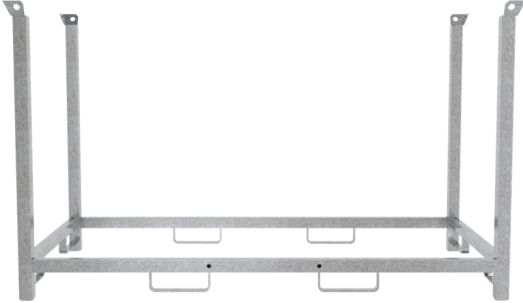

Article number / Artikelnummer: **3B214-2**

EAN number / EAN: 4250384747985
Freight category / Frachtkategorie: B

Storage and transport pallet

Lager- und Transportpalette

Item description

Storage and transport pallet

Storage and transport pallet for traffic panels,
, vertical tubes made of 60 x 60 mm
, cross tubes welded, can be moved by crane or fork-lift on 2
sides
, frame can be combined with storage and base plate pallet (part-
no. 3B214-36)
, inside dimensions: 2.10 m x 1.00 m x 1.10 m

Artikeltext

Lager- und Transportpalette

- Stapelpalette kranbar, zweiseitig unterfahrbar
- kombinierbar mit 3B214-36 Standrohre und Querholme aus 60 x 60 mm Vierkantholz gefertigt
- 4-fach stapelbar
- Füllmaße: 2,10 m x 1,00 m x 1,10 m
- Ausführung: verzinkt

Technical specifications

Weight: 60 kg
Dimensions: 1350 mm x 2230 mm x 1150 mm
material:
S235 JR

surface:
hot dipped galvanized acc. to DIN ISO 1461

Inside dimensions:
2.10 m x 1.00 m x 1.10 m

Technische Daten

Gewicht: 60 kg
Abmessungen: 1350 mm x 2230 mm x 1150 mm
Material:
S235 JR

Oberfläche:
Feuerverzinkung nach DIN ISO 1461

Füllmaße:
2,10 m x 1,00 m x 1,10 m

* All data are approximate values (partly with industry-standard rounding for better understanding) and serve only for product understanding, but not as a basis for the design of accessories, storage solutions, adaptations, combination products or the like. All information is without guarantee, for possible errors and resulting consequences we assume no responsibility.

* Alle Angaben sind Richtwerte (teilweise mit branchenüblichen Rundungen zum besseren Verständnis) und dienen lediglich zum Produktverständnis, nicht aber als Basis zum Bau von Zubehörteilen, Lagergestellen, Adaptierungen, Kombinationsprodukten o.ä. Alle Angaben sind ohne Gewähr, für evtl. Fehler und resultierende Folgen übernehmen wir keine Verantwortung.