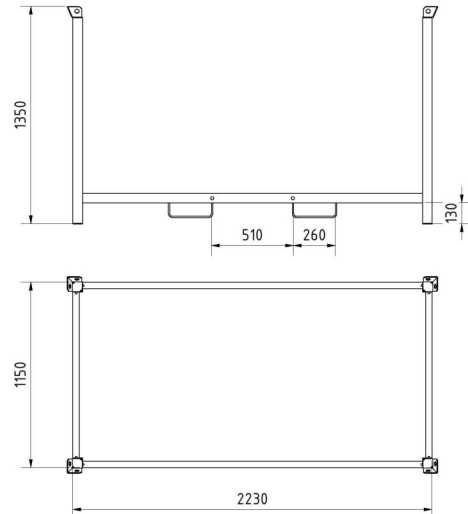

Article number / Artikelnummer: **3B214-2**

EAN number / EAN: 4250384747985
Freight category / Frachtkategorie: B

Storage and transport pallet

Lager- und Transportpalette

Item description

Storage and transport pallet

Storage and transport pallet for traffic panels,
, vertical tubes made of 60 x 60 mm
, cross tubes welded, can be moved by crane or fork-lift on 2
sides
, frame can be combined with storage and base plate pallet (part-
no. 3B214-36)
, inside dimensions: 2.10 m x 1.00 m x 1.10 m

Artikeltext

Lager- und Transportpalette

- Stapelpalette kranbar, zweiseitig unterfahrbar
- kombinierbar mit 3B214-36 Standrohre und Querholme aus 60 x 60 mm Vierkantholz gefertigt
- 4-fach stapelbar
- Füllmaße: 2,10 m x 1,00 m x 1,10 m
- Ausführung: verzinkt

Technical specifications

Weight: 60 kg
Dimensions: 1350 mm x 2230 mm x 1150 mm
material:
S235 JR

surface:
hot dipped galvanized acc. to DIN ISO 1461

Inside dimensions:
2.10 m x 1.00 m x 1.10 m

Technische Daten

Gewicht: 60 kg
Abmessungen: 1350 mm x 2230 mm x 1150 mm
Material:
S235 JR

Oberfläche:
Feuerverzinkung nach DIN ISO 1461

Füllmaße:
2,10 m x 1,00 m x 1,10 m

* All data are approximate values (partly with industry-standard rounding for better understanding) and serve only for product understanding, but not as a basis for the design of accessories, storage solutions, adaptations, combination products or the like. All information is without guarantee, for possible errors and resulting consequences we assume no responsibility.

* Alle Angaben sind Richtwerte (teilweise mit branchenüblichen Rundungen zum besseren Verständnis) und dienen lediglich zum Produktverständnis, nicht aber als Basis zum Bau von Zubehörteilen, Lagergestellen, Adaptierungen, Kombinationsprodukten o.ä. Alle Angaben sind ohne Gewähr, für evtl. Fehler und resultierende Folgen übernehmen wir keine Verantwortung.