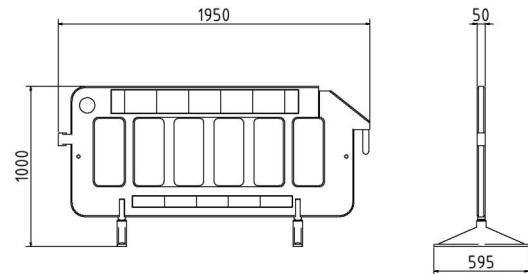

Article number / Artikelnummer: 33320KDRF-R

EAN number / EAN: 4250384752903
Freight category / Frachtkategorie: B

Crowd barrier made of plastic, fence element red, film RA1/A,
red / white

Absperrgitter aus Kunststoff, roter Zaunkörper, Folie Typ RA1/A,
rot / weiß

Item description

Crowd barrier made of plastic

Artikeltext

Absperrgitter aus Kunststoff

Crowd barrier made of plastic

Absperrgitter aus Kunststoff

- total length 2.00 m
- white / red
- safe and quick installation by integrated turning feet
- simple linkup by hook and eye system

Technical specifications

Weight: 13 kg
Dimensions: 1000 mm x 2000 mm x 30 mm
material:
main fence: plastic,

feet made of material, that is a combination of synthetic,
recycled rubber and nature rubber.
The description close to the material-combination is: NR rubber
+ SR
(BR+SBR+IIR) rubber.

packed per 20 pieces

Technische Daten

Gewicht: 13 kg
Abmessungen: 1000 mm x 2000 mm x 30 mm
Material:
Kunststoff

Füße aus synthetischen, Recycling Gummi in Kombination mit
Natur-Gummi. (nächst ähnliche Beschreibung: NR rubber + SR
(BR+SBR+IIR) rubber.