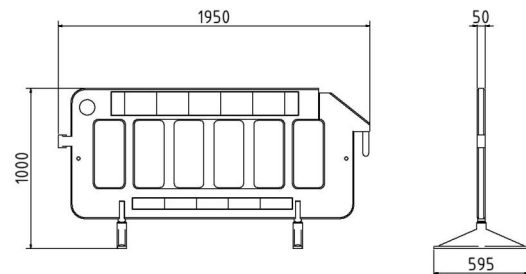

Número de artículo / Article number: **33320KDRF-R**

EAN / EAN number: 4250384752903

Categoría de carga / Freight category: B

Rejilla de barrera de plástico, cuerpo de la valla roja, Tipo de película RA1/A, rojo / blanco

Crowd barrier made of plastic, fence element red, film RA1/A, red / white

Descripción

Rejilla de barrera de plástico

Rejilla de barrera de plástico

- -longitud total 2,00 m
- -blanco /rojo
- -instalación segura y rápida gracias a las patas giratorias integradas
- -fácil conexión gracias al sistema de gancho y argolla

- cuerpo de la valla roja
- Tipo de película RA1/A
- rojo / blanco

Item description

Crowd barrier made of plastic

Crowd barrier made of plastic

- -total length 2.00 m
- -white / red
- -safe and quick installation by integrated turning feet
- -simple linkup by hook and eye system

- fence element red
- film RA1/A
- red / white

Datos técnicos

Peso: 13 kg

Dimensiones: 1000 mm x 2000 mm x 30 mm

material:

main fence: plastic,

feet made of material, that is a combination of synthetic, recycled rubber and nature rubber.

The description close to the material-combination is: NR rubber + SR (BR+SBR+IIR) rubber.

packed per 20 pieces

Technical specifications

Weight: 13 kg

Dimensions: 1000 mm x 2000 mm x 30 mm

material:

main fence: plastic,

feet made of material, that is a combination of synthetic, recycled rubber and nature rubber.

The description close to the material-combination is: NR rubber + SR (BR+SBR+IIR) rubber.

packed per 20 pieces

* Todas las especificaciones son valores aproximados (en algunos casos con el redondeo estándar de la industria para una mejor comprensión) y están destinadas únicamente a la comprensión del producto, pero no como base para la construcción de accesorios, bastidores de almacenamiento, adaptaciones, productos combinados o similares. Toda la información se facilita sin garantía, por lo que no asumimos responsabilidad alguna por posibles errores y sus consecuencias.

* All data are approximate values (partly with industry-standard rounding for better understanding) and serve only for product understanding, but not as a basis for the design of accessories, storage solutions, adaptations, combination products or the like. All information is without guarantee, for possible errors and resulting consequences we assume no responsibility.