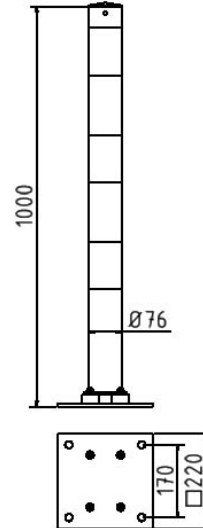

Article number / Artikelnummer: 476NPBG

EAN number / EAN: 4250384729844  
Freight category / Frachtkategorie: A

Barrier posts sides tiltable yellow / black, Ø 76 mm

Stahlrohr-Absperrpfosten allseits neigbar gelb / schwarz, Ø 76 mm

### Item description

Barrier posts sides tiltable yellow / black

Barrier posts  
Steel tube Ø 76 mm  
with welded steel cap,  
approx. 1000 mm above ground  
hot-dip galvanized and coated yellow  
with three black stripes  
stationary, sides tiltable  
with base plate 220 x 220 mm  
for plugging down, without cover

### Technical specifications

Weight: 8 kg  
Dimensions: 220 mm x 1000 mm x 220 mm  
material:  
S235 JR

surface:  
hot dipped galvanized and powder coated

### Technische Daten

Gewicht: 8 kg  
Abmessungen: 220 mm x 1000 mm x 220 mm  
Material:  
S235 JR

Oberfläche:  
Feuerverzinkt und Pulverbeschichtet

\* All data are approximate values (partly with industry-standard rounding for better understanding) and serve only for product understanding, but not as a basis for the design of accessories, storage solutions, adaptations, combination products or the like. All information is without guarantee, for possible errors and resulting consequences we assume no responsibility.