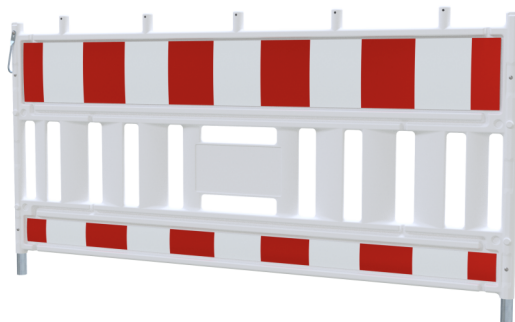

Descripción

Schake EURO4 Rejilla de barrera Tipo LUX

Rejilla de barrera tipo NOX

- de plástico según TL ZTV-SA
- con barrera (lámina) 250 mm y banda sensora (lámina) 100 mm
- lámina retrorreflectante
- protegida por borde protector de lámina resistente
- preparado para con adaptador
- Longitud total: 2,10 m, longitud de la lámina: 2,00 m
- Altura total: 1,00 m
- montaje con placa base según K1

- Tipo de película RA1/A
- rojo / blanco

Uso previsto

For the application for work in road building.

Datos técnicos

Peso: kg
material:
HDPE plastic white

standing post:
Material - structural steel S235 JR
surface - hot dipped galvanized according to DIN ISO 1461

Item description

Schake EURO4 panel fence type LUX

Panel fence type LUX

- made of plastic in accordance with TL ZTV-SA
- with barrier (foil) 250 mm and sensor strip (foil) 100 mm
- retroreflective foil
- protected by sturdy foil protective edge
- prepared for use with adapter
- total length: 2.10 m, foil length: 2.00 m
- total height: 1.00 m
- to be set up with base plate according to K1

- film RA1/A
- red / white

Designated purpose

For the application for work in road building.

Technical specifications

Weight: kg
material:
HDPE plastic white

standing post:
Material - structural steel S235 JR
surface - hot dipped galvanized according to DIN ISO 1461