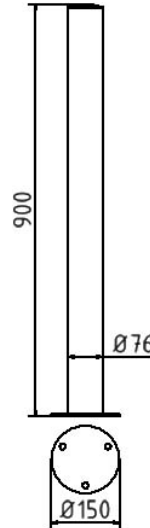

Article number / Artikelnummer: 4072P

Stainless steel post Ø 76 mm without decorative ring, stationary, to be fixed by plug with base plate Ø 150 x 5 mm, without lock, without eyelet

EAN number / EAN: 4250384705688
Freight category / Frachtkategorie: A

Edelstahlpfosten Ø 76 mm ohne Ziernut, ortsfest, für Dübelbefestigung mit Bodenplatte Ø 150 x 5 mm, ohne Verschluss, ohne Öse

Item description

Stainless steel post Ø 76 mm without decorative ring

Stainless steel post Ø 76 mm
above ground approx. 900 mm
Ø 76 mm Ground

- stationary, to be fixed by plug with base plate Ø 150 x 5 mm
- without lock
- without eyelet

Artikeltext

Edelstahlpfosten Ø 76 mm ohne Ziernut

Edelstahlpfosten Ø 76 mm

- Überflur ca. 900 mm
- geschliffen
- gewölbte Kopfform
- ohne Ziernut

Technical specifications

Weight: 5,5 kg
Dimensions: 150 mm x 900 mm x 100 mm
material:
stainless steel

Technische Daten

Gewicht: 5,5 kg
Abmessungen: 150 mm x 900 mm x 100 mm
Material:
Edelstahl

* All data are approximate values (partly with industry-standard rounding for better understanding) and serve only for product understanding, but not as a basis for the design of accessories, storage solutions, adaptations, combination products or the like. All information is without guarantee, for possible errors and resulting consequences we assume no responsibility.