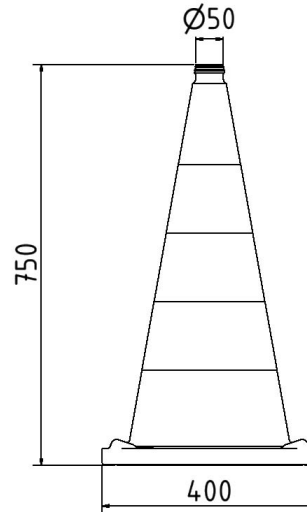

Article number / Artikelnummer: 3L730RSSK2

EAN number / EAN: 4250384754488  
Freight category / Frachtkategorie: A

Traffic cone two-piece, height: 750 mm, red / yellow, film RA2/B

Leitkegel zweiteilig, Höhe: 750 mm, rot / gelb, Folie Typ RA2/B

### Item description

Traffic cone two-piece

Traffic cone

- two-part
- with reflective film strips
- good stability
- stackable
- base plate made of recycled material
- extremely non-slip
- weight class 3

## Technical specifications

Weight: 5,11 kg  
Dimensions: 400 mm x 750 mm x 400 mm  
material:  
plastic

## Technische Daten

Gewicht: 5,11 kg  
Abmessungen: 400 mm x 750 mm x 400 mm  
Material:  
Kunststoff

\* All data are approximate values (partly with industry-standard rounding for better understanding) and serve only for product understanding, but not as a basis for the design of accessories, storage solutions, adaptations, combination products or the like. All information is without guarantee, for possible errors and resulting consequences we assume no responsibility.