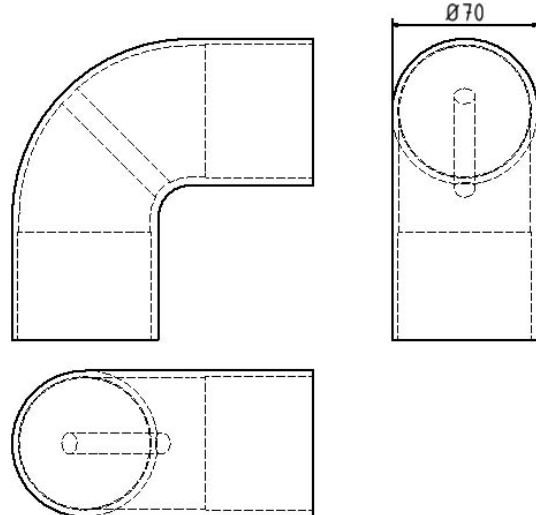

Article number / Artikelnummer: 419\_18

EAN number / EAN: 4250384708092  
Freight category / Frachtkategorie: A

Barriers Steel tubes and connectives, Aluminium elbow

Barrieren Stahlrohre und Verbindungsstücke, Aluminium-Kniestück

### Artikeltext

Barrieren Stahlrohre und Verbindungsstücke

Barrieren

Sperrschutz von Sportfeldern oder sonstige Absperrungen von Veranstaltungsplätzen  
Stahlrohr Ø 60 mm, feuerverzinkt

- Aluminium-Kniestück

### Technical specifications

Weight: 0,5 kg

Dimensions: 140 mm x 140 mm x 68 mm

material:

aluminium

### Technische Daten

Gewicht: 0,5 kg

Abmessungen: 140 mm x 140 mm x 68 mm

Material:

Aluminium

\* All data are approximate values (partly with industry-standard rounding for better understanding) and serve only for product understanding, but not as a basis for the design of accessories, storage solutions, adaptations, combination products or the like. All information is without guarantee, for possible errors and resulting consequences we assume no responsibility.