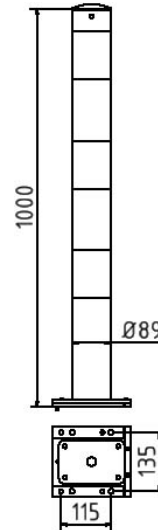

Article number / Artikelnummer: 489APBG

EAN number / EAN: 4250384729899  
Freight category / Frachtkategorie: A

Barrier posts detachable, removable yellow / black, Ø 89 mm,  
without eyelet

Absperrpfosten lösbar, abnehmbar gelb / schwarz, Ø 89 mm,  
ohne Öse

### Item description

Barrier posts detachable, removable yellow / black

Barrier posts  
with welded steel cap  
approx. 1000 mm above ground  
hot-dip galvanized and coated yellow  
with three black stripes  
detachable, removable, fixed by plugs  
with base plate 150 x 180 mm  
locked by hexagon socket screw

### Technical specifications

Weight: 9 kg  
Dimensions: 180 mm x 1000 mm x 150 mm  
material:  
S235 JR

surface:  
hot dipped galvanized and powder coated

### Technische Daten

Gewicht: 9 kg  
Abmessungen: 180 mm x 1000 mm x 150 mm  
Material:  
S235 JR

Oberfläche:  
Feuerverzinkt und Pulverbeschichtet

\* All data are approximate values (partly with industry-standard rounding for better understanding) and serve only for product understanding, but not as a basis for the design of accessories, storage solutions, adaptations, combination products or the like. All information is without guarantee, for possible errors and resulting consequences we assume no responsibility.