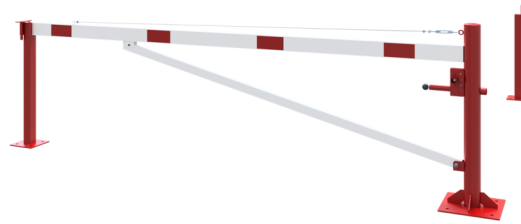

Swing barrier with bracing tube and pull rope reinforcement, to be fixed by plugs, hot-dip galvanized and red coated with white reflecting rings, Barrier arm length: 3500 mm, with triangular lock

Omschrijving

Tourniquet met steunpaal en kabelversterking

Zwenkbare barrière
Horizontaal zwenkbare barrière met verstevigingsbuis en kabelversterking. Vergrendeling op de draaipaal gesloten of open, met grendel die in vier posities vergrendelt (alle 90 posities (alle 90°), voorbereid voor hangslot of met driehoekslot met driehoekslot volgens DIN 3223 of profielcilinderslot, incl. twee steunpoten
Draaistaander: stalen buis Ø 102 mm, thermisch verzinkt en rood gecoat
Slagboomarm: aluminium buis 100 x 50 mm, wit gecoat met rode refl. strepen
Steunpaal: stalen buis 70 x 70 mm, thermisch verzinkt en rood gecoat (2 stuks)
Hoogte: ca. 950 mm boven de grond

- Voor deugelbevestiging, thermisch verzinkt en rood gecoat met witte reflecterende ringen
- Lengte slagboom: 3500 mm
- met driehoekig slot

Technische gegevens

Gewicht: kg
Afmetingen: 1135 mm x 3602 mm x 102 mm
material:
S235 JR

surface:
hot dipped galvanized and powder coated

Item description

Swing barrier with bracing tube and pull rope reinforcement

Swing barrier
Barrier can be swiveled horizontally, with bracing tube and pull rope reinforcement. Locking mechanism at the swiveling post closed or opened by pin locking in 4 positions (every 90°), fitted for a padlock or with triangular locking mechanism acc. to DIN 3223 or Euro profile cylinder lock, including two supporting posts
Swiveling post: Steel tube Ø 102 mm, hot-dip galvanized and red coated
Barrier arm: Aluminium tube 100 x 50 mm, coated white with red reflecting stripes
Supporting post: Steel tube 70 x 70 mm, hot-dip galvanized and white coated (2 piece)
Height: approx. 950 mm above ground