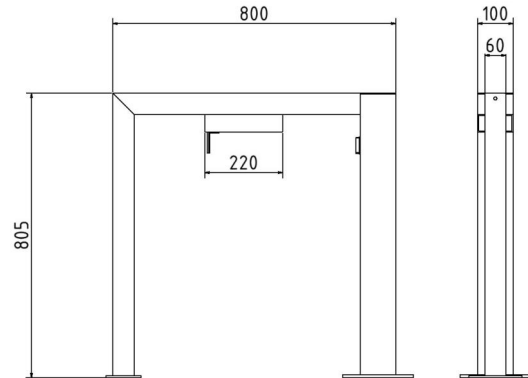

Item description

E-bike lean-on hoop Single hoop

E-bike lean-on hoop
Lean-on hoop made of hot-dip galvanized and powder-coated steel square tube including IP 54 output socket 230V with protective cover.
Single hoop
E-bike lean-on hoop with charging station including IP 67 output socket 230V, with lockable charging box, as single hoop made of square tube 100x100mm / 60x60mm
width: 800mm
total height: 800mm,
with base plates for plugging down,
hot-dip galvanized and black coated

- with lockable loading box

Technical specifications

Weight: 18 kg
Dimensions: 806 mm x 825 mm x 200 mm

version:
hot-dip galvanized and black coated

Artikeltext

E-Bike - Anlehnbügel Einzelbügel

E-Bike - Anlehnbügel - Einzelbügel

· aus feuerverzinkten und pulverbeschichtetem Vierkantröhr
· inklusive IP 54 Ausgangssteckdose 230V mit Schutzdeckel
· Breite: 800mm
· Gesamthöhe: 800 mm
· mit Bodenplatten zum Aufdübeln

- mit verschließbarer Ladebox

Technische Daten

Gewicht: 18 kg
Abmessungen: 806 mm x 825 mm x 200 mm

Ausführung:
feuerverzinkt und schwarz beschichtet

* All data are approximate values (partly with industry-standard rounding for better understanding) and serve only for product understanding, but not as a basis for the design of accessories, storage solutions, adaptations, combination products or the like. All information is without guarantee, for possible errors and resulting consequences we assume no responsibility.