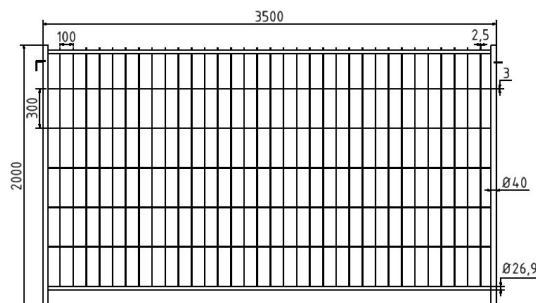

Individualice su valla móvil con un cartel de obra personalizado.
Dimensiones: 100 x 600 x 0,5 mm (chapa de aluminio de color)

- con ganchos y ojales

Datos técnicos

Peso: 13 kg

Dimensiones: 2000 mm x 3500 mm x 42 mm

material:

S235 JR

surface:

hot dipped galvanized acc. to DIN ISO 1461

EAN / EAN number: 4250384734558

Categoría de carga / Freight category: C

Mobile fence "Light", with hook and eye

Item description

Mobile fence "Light"

Mobile fence "Light"

- Dimensions: 3.5m x 2.0m
- senzimir galvanised
- with all-round tubular frame,
- upright tubes Ø 42,4mm / horizontal tubes Ø 26,9 mm
- mesh width: vertical: 100 mm / horizontal: 300 mm
- wire thickness vertical: 2.5 mm / horizontal: 3.0 mm
- wires vertical: 33 pcs. / horizontal: 5 pcs.
- particularly easy handling due to the light grid

Individualize your mobile fence with a custom construction fence sign!

Dimensions: 100 x 600 x 0.5 mm (color aluminum sheet)

- with hook and eye

Technical specifications

Weight: 13 kg

Dimensions: 2000 mm x 3500 mm x 42 mm