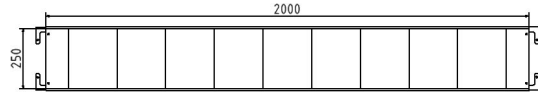

Artikelnummer / Article number: 33202

EAN / EAN number: 4250384702540
Frachtkategorie / Freight category: B

Absperrschranke nach TL, Länge: 2000 mm, Höhe: 250 mm

Barrier according to TL, length: 2000 mm, height: 250 mm

- Länge: 2000 mm
- Höhe: 250 mm

Item description

Barrier according to TL

Barrier according to TL

A barrier suitable for many purposes.

-of galvanized steel sheet with UVV safety edges
-provided with red / white, reflecting film RA1
-lateral universal holders for combination with panel fence

Technische Daten

Gewicht: 6 kg
Abmessungen: 250 mm x 2000 mm x 10 mm
Material:
S235 JR

Oberfläche:
Feuerverzinkung nach DIN ISO 1461

Technical specifications

Weight: 6 kg
Dimensions: 250 mm x 2000 mm x 10 mm
material:
S235 JR