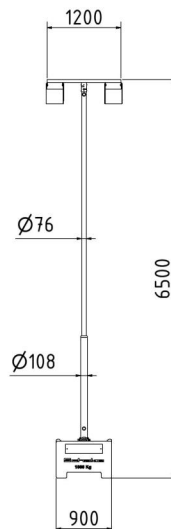

Numéro d'article / Article number: 353160-SET2

Set de mât de lampe en acier, 6,00 m hauteur du mât, galvanisé, 1000 kg dispositif du béton, couleur de la lumière: 4000 K

Description de l'article

Set de mât de lampe en acier

- 6,00 m hauteur du mât, galvanisé
- 1000 kg dispositif du béton
- couleur de la lumière: 4000 K

Numéro EAN / EAN number: 4250384753290
Catégorie de fret / Freight category: D

Lamp post SET made of steel, 6.00 m pole height, galvanized, 1000 kg concrete set up device, Light color: 4000 K

Item description

Lamp post SET made of steel

Lamp post set made of steel consisting of:

- 1 x lamp post, foldable, galvanized or black
- 1 x spotlight traverse (part-no. 3531T)
- 2 x spotlights
- 1 x concrete erection device 600 kg or 1000 kg

Technical specifications

Weight: 1071,7 kg
Dimensions: 108 mm x 5800 mm x 108 mm
material lamp post/spotlight adaptation:
S235 JR

surface:
hot dipped galvanized

material concrete set up device:
concrete

material spotlight:
die-cast aluminium housing, safety flat glass and a coated steel
bracket for alignment