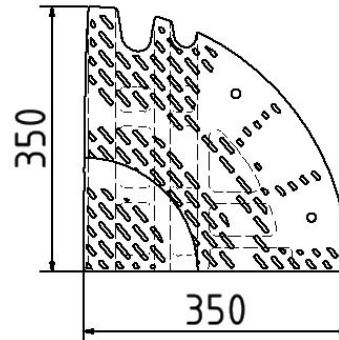

Article number / Artikelnummer: 33920R

EAN number / EAN: 4250384752033
Freight category / Frachtkategorie: A

Curb ramp, end piece, right dimensions: 350 x 350 x 120 mm

Bordsteinrampe Typ NOX, Endstück, rechts Maße: 350 x 350 x 120 mm

Item description

Curb ramp

Curb ramp type NOX

For mobile and flexible use on kerbstones or other edges that need to be negotiated.

- can be extended in length as required
- is assembled to a fixed unit without tools due to a special type of connection without additional elements
- has appropriate reflective lenses
- surface is designed in such a way that good adhesion is always ensured when driving over the ramp
- can also be provided with a logo plate
- 120mm high
- made from recycled material

Technical specifications

Weight: 7 kg
Dimensions: 350 mm x 350 mm x 120 mm
material:
recycling-PVC

Dimensions:
350 x 350 x 120 mm

Technische Daten

Gewicht: 7 kg
Abmessungen: 350 mm x 350 mm x 120 mm
Material:
Recycling-PVC

Maße:
350 x 350 x 120 mm

* All data are approximate values (partly with industry-standard rounding for better understanding) and serve only for product understanding, but not as a basis for the design of accessories, storage solutions, adaptations, combination products or the like. All information is without guarantee, for possible errors and resulting consequences we assume no responsibility.