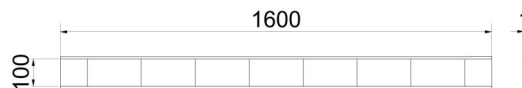

Article number / Artikelnummer: 32116

EAN number / EAN: 4250384748265

Freight category / Frachtkategorie: B

Barricade panel, with film RA1/A, red / white, Height: 100 mm

Absperrschranke, mit Folie Typ RA1/A rot / weiß, Höhe: 100 mm

Item description

Barricade panel

Barricade panel, for mobile panel fences
Barricade panel, 1.60 m long, with special chamfer for
mobile panel fence brackets

- with film RA1/A, red / white
- Height: 100 mm

Weight: 1,32 kg
Dimensions: 120 mm x 1600 mm x 5 mm
material:
S235 JR

surface:
Hot-dip galvanised according to DIN ISO 1461

Technische Daten

Gewicht: 1,32 kg
Abmessungen: 120 mm x 1600 mm x 5 mm
Material:
S235 JR