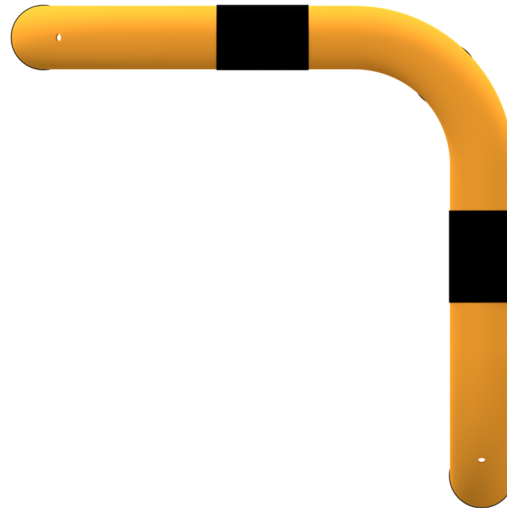

Article number / Artikelnummer: 477\_60BG

EAN number / EAN: 4250384738587  
Freight category / Frachtkategorie: B

Anti-nudge hoop 90° equal-sided steel tube Ø 76 mm yellow / black, total width: 600 mm, height above ground: 650 mm, for casting in concrete

Rammschutzbügel 90° gleichschenkelig Stahlrohr Ø 76 mm gelb / schwarz, Gesamtbreite: 600 mm, Höhe Überflur: 650 mm, zum Einbetonieren

### Item description

Anti-nudge hoop 90° equal-sided steel tube Ø 76 mm yellow / black

Protective barriers 90°  
hot-dip galvanized, powder-coated yellow  
with black warning stripes  
Anti-nudge hoop 90°  
isoceles

### Technical specifications

Weight: 16 kg  
Dimensions: 600 mm x 650 mm x 600 mm  
material:  
S235 JR

surface:  
hot-dipped galvanized and powder coated