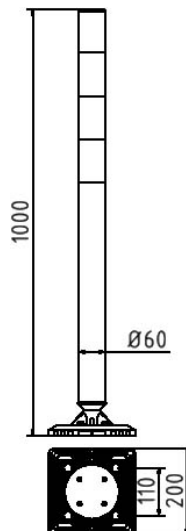

**Article number / Artikelnummer: 4260B**

EAN number / EAN: 4250384736965  
Freight category / Frachtkategorie: A

KICKBACK © bollard Ø 60 mm, with ground plate for plugging,  
white with red reflecting stripes

KICKBACK © Poller Ø 60 mm, mit Grundplatte zum Aufdübeln,  
weiß mit rot refl. Streifen

**Item description**

KICKBACK © bollard Ø 60 mm

**Artikeltext**

KICKBACK © Poller Ø 60 mm

KICKBACK © bollards Ø 60 mm  
Bollards of plastic tube 900 mm above ground

KICKBACK © Poller Ø 60 mm  
Poller aus Kunststoffrohr 900 mm Überflur

- with ground plate for plugging
- white with red reflecting stripes

- mit Grundplatte zum Aufdübeln
- weiß mit rot refl. Streifen

**Technical specifications**

Weight: 2,5 kg  
Dimensions: 200 mm x 983 mm x 200 mm  
material:  
plastic

**Technische Daten**

Gewicht: 2,5 kg  
Abmessungen: 200 mm x 983 mm x 200 mm  
Material:  
Kunststoff

\* All data are approximate values (partly with industry-standard rounding for better understanding) and serve only for product understanding, but not as a basis for the design of accessories, storage solutions, adaptations, combination products or the like. All information is without guarantee, for possible errors and resulting consequences we assume no responsibility.