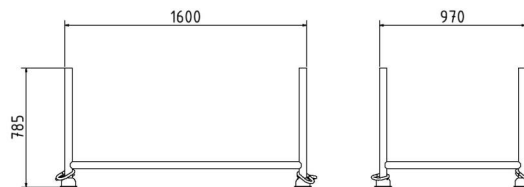

Stackable pallet 1,50m x 0,87m, painted, Filling dimensions: 1.50 m x 0.87 m x 0.60 m

Descripción

Palet apilable 1,50m x 0,87m

Paleta apilable con dimensiones de llenado: 1,50 m x 0,87 m x 0,60 m

Para uso universal en la técnica de almacenamiento de mercancías largas.

- barnizado
- Dimensiones del relleno: 1,50 m x 0,87 m x 0,60 m

Datos técnicos

Peso: 27 kg
Dimensiones: 1150 mm x 1780 mm x 765 mm
material:
S235 JR

Inside dimensions:
1.50 m x 0.87 m x 0.60 m

surface:
painted in RAL 8017

Item description

Stackable pallet 1,50m x 0,87m

Stacking pallet with filling dimensions: 1.50 m x 0.87 m

For universal use in storage technology for long goods.

- uprights and crossbars made of Ø 48.3 mm round tube
- 2 additional, centrally welded crossbars for stability
- load capacity: 1.5 t
- suitable for forklift and pallet truck traffic and for crane operation
- stable stacking due to the contour of the tulip feet

- painted
- Filling dimensions: 1.50 m x 0.87 m x 0.60 m

Technical specifications

Weight: 27 kg
Dimensions: 1150 mm x 1780 mm x 765 mm
material:
S235 JR

Inside dimensions:
1.50 m x 0.87 m x 0.60 m

surface:
painted in RAL 8017