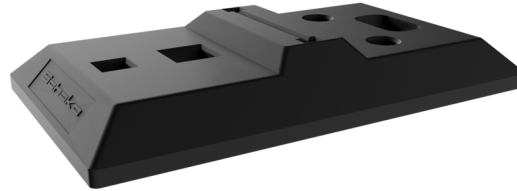

Article number / Artikelnummer: 31995

EAN number / EAN: 4250384733032
Freight category / Frachtkategorie: S

Base plate 17 kg with slot for fixing panel and ha

Fußplatte für Flachbake 17 kg

Item description

Base plate 17 kg with slot for fixing panel and ha

Base plate

- with slot for fixing traffic panel
- handle incl. polyester tape for fixing panel
- finish: recycling
- 17 kg

Artikeltext

Fußplatte für Flachbake 17 kg

Fußplatte

- mit Einsteckschlitz für 1x Klemmbake / 2x Stadtbake
- mit Tragegriff und inkl. Polyesterband zur Befestigung der Bake
- Ausführung: Kunststoffrecycling
- 17 kg

Technical specifications

Weight: 17 kg
Dimensions: 400 mm x 680 mm x 100 mm
material:
recycled PVC

Technische Daten

Gewicht: 17 kg
Abmessungen: 400 mm x 680 mm x 100 mm
Material:
recyceltes PVC

* All data are approximate values (partly with industry-standard rounding for better understanding) and serve only for product understanding, but not as a basis for the design of accessories, storage solutions, adaptations, combination products or the like. All information is without guarantee, for possible errors and resulting consequences we assume no responsibility.