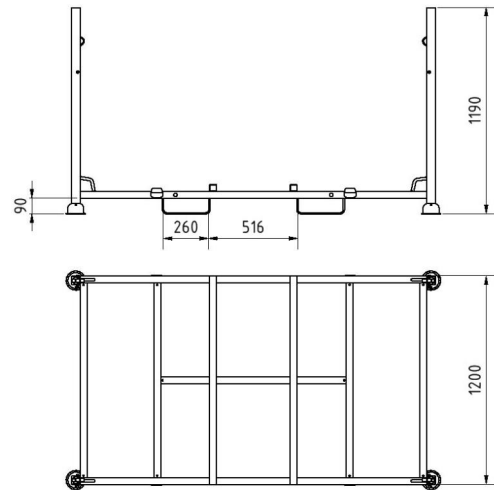

Item description

Storage and transport pallet for 20 KDRF crowd barriers

Storage and transport pallet,
, for 20 KDRF crowd barriers made of plastic
, accessible on 4 sides
, construction made of 40x40 mm square tube with foldable
cross tubes for unloading
, length: 2,00 m
, galvanized

Artikeltext

Lager und Transporttraverse für 20 KDRF
Absperrschrankengitter

- für 20 KDRF Absperrschrankengitter
- 4-seitig befahrbar
- Konstruktion aus 40x40 Vierkantrohr mit umklappbaren Holmen
zur Entladung
- Ausführung: verzinkt

Designated purpose

For the application for work in road building

Verwendungszweck

Für den Einsatz bei Arbeiten im Straßenbau

Technical specifications

Weight: 53,5 kg
Dimensions: 1180 mm x 2000 mm x 200 mm
material:
S235 JR

Technische Daten

Gewicht: 53,5 kg
Abmessungen: 1180 mm x 2000 mm x 200 mm
Material:
S235 JR

surface:
hot dipped galvanized acc. to DIN ISO 1461

Oberfläche:
Feuerverzinkung nach DIN ISO 1461

* All data are approximate values (partly with industry-standard rounding for better understanding) and serve only for product understanding, but not as a basis for the design of accessories, storage solutions, adaptations, combination products or the like. All information is without guarantee, for possible errors and resulting consequences we assume no responsibility.